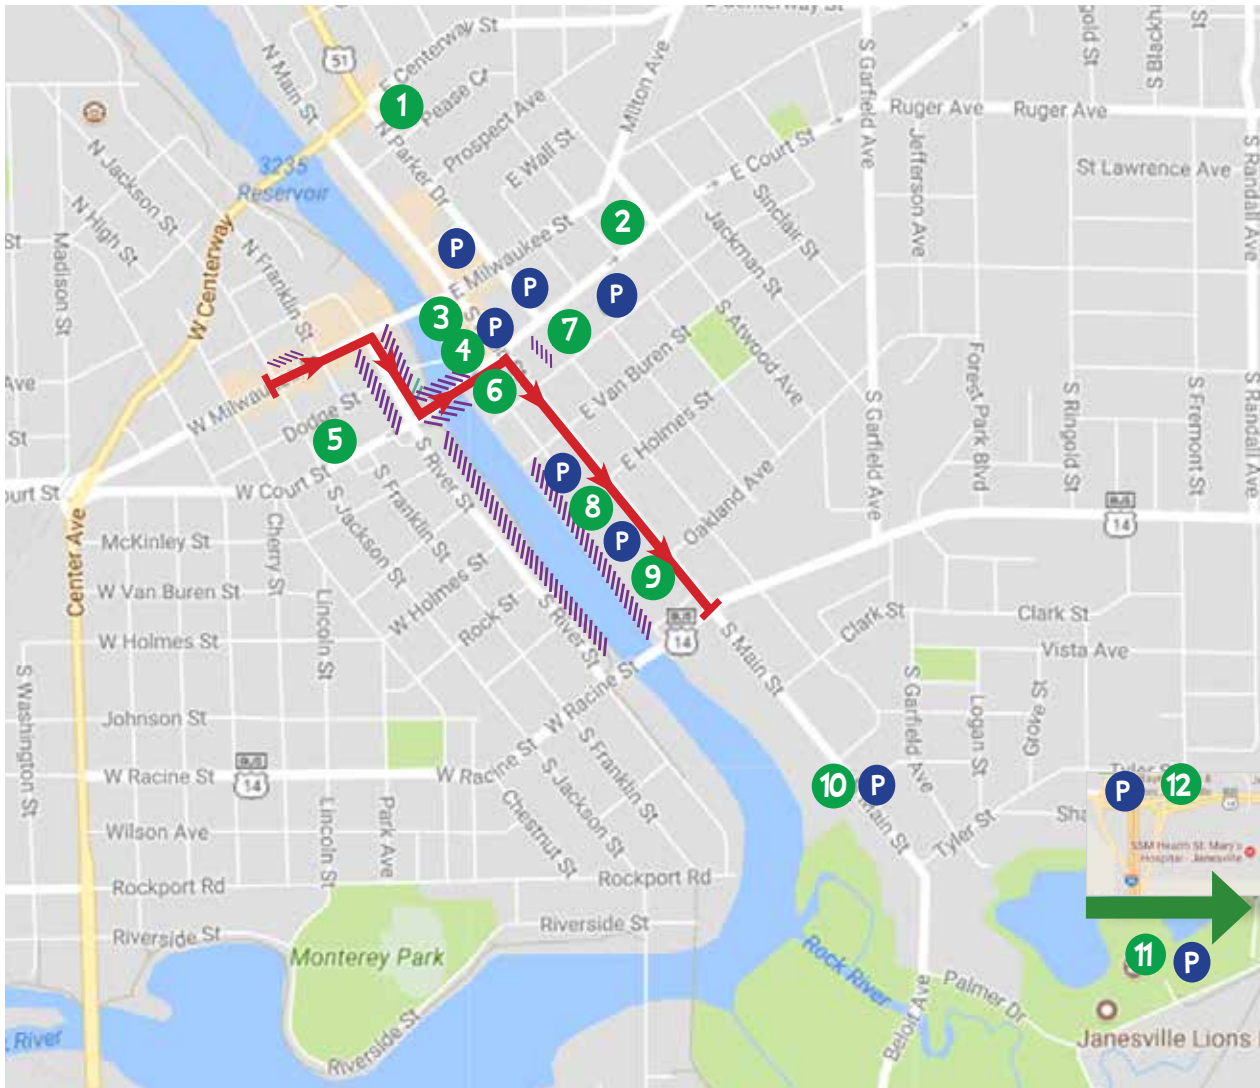

Map Your Weekend

- 1 **St. John Church** 302 N. Parker Dr.
- 2 **Trinity Episcopal Church** 419 E. Court St.
- 3 **Olde Towne Mall** 20 S. Main St.
- 4 **Voigt Music Center** 34 S. Main St.
- 5 **Boys & Girls Club** 200 W. Court St.
- 6 **Janesville Senior Center** 69 S. Water St.
- 7 **Marvin W. Roth Community Pavilion** 51 S. Main St.
- 8 **Hedberg Public Library** 316 S. Main St.
- 9 **Janesville Performing Arts Center** 408 S. Main St.
- 10 **Janesville Ice Arena** 821 Beloit Ave.
- 11 **Rotary Botanical Gardens** 1455 Palmer Dr.
- 12 **SSM Health St. Mary's Hospital** 3400 E. Racine St.

December 6-8, 2019
Downtown Janesville, Wisconsin

A fun family event
celebrating the holiday season.

JanesvilleJollyJingle.com

Friday December 6, 2019

Holiday Light Show 4:30 - 8:30 p.m.
Rotary Botanical Gardens, 1455 Palmer Dr.
Adults \$10 Ages 3-12 \$5
Ages 2 and under FREE
(Free shuttle service from Dawson Field at 920 Beloit Ave.)

Rock County Community Handbell Choir Concert 5 - 6 p.m.
Voigt Music Center, 34 S. Main St.
Free

Trolley Rides 5:30 - 10 p.m.
Throughout Downtown
Free

Tree Lighting 6 p.m.
Marvin W. Roth Community Pavilion, 51 S. Main St.
Free

Holiday Vendor Market 9 a.m. - 3 p.m.
Olde Towne Mall, 20 S. Main St.
Free

Trolley Rides 10 a.m. - 5 p.m.
Throughout Downtown
Free

Stories with Santa & Mrs. Claus 10 a.m. - 12 p.m.
Hedberg Public Library, 316 S. Main St.
Free