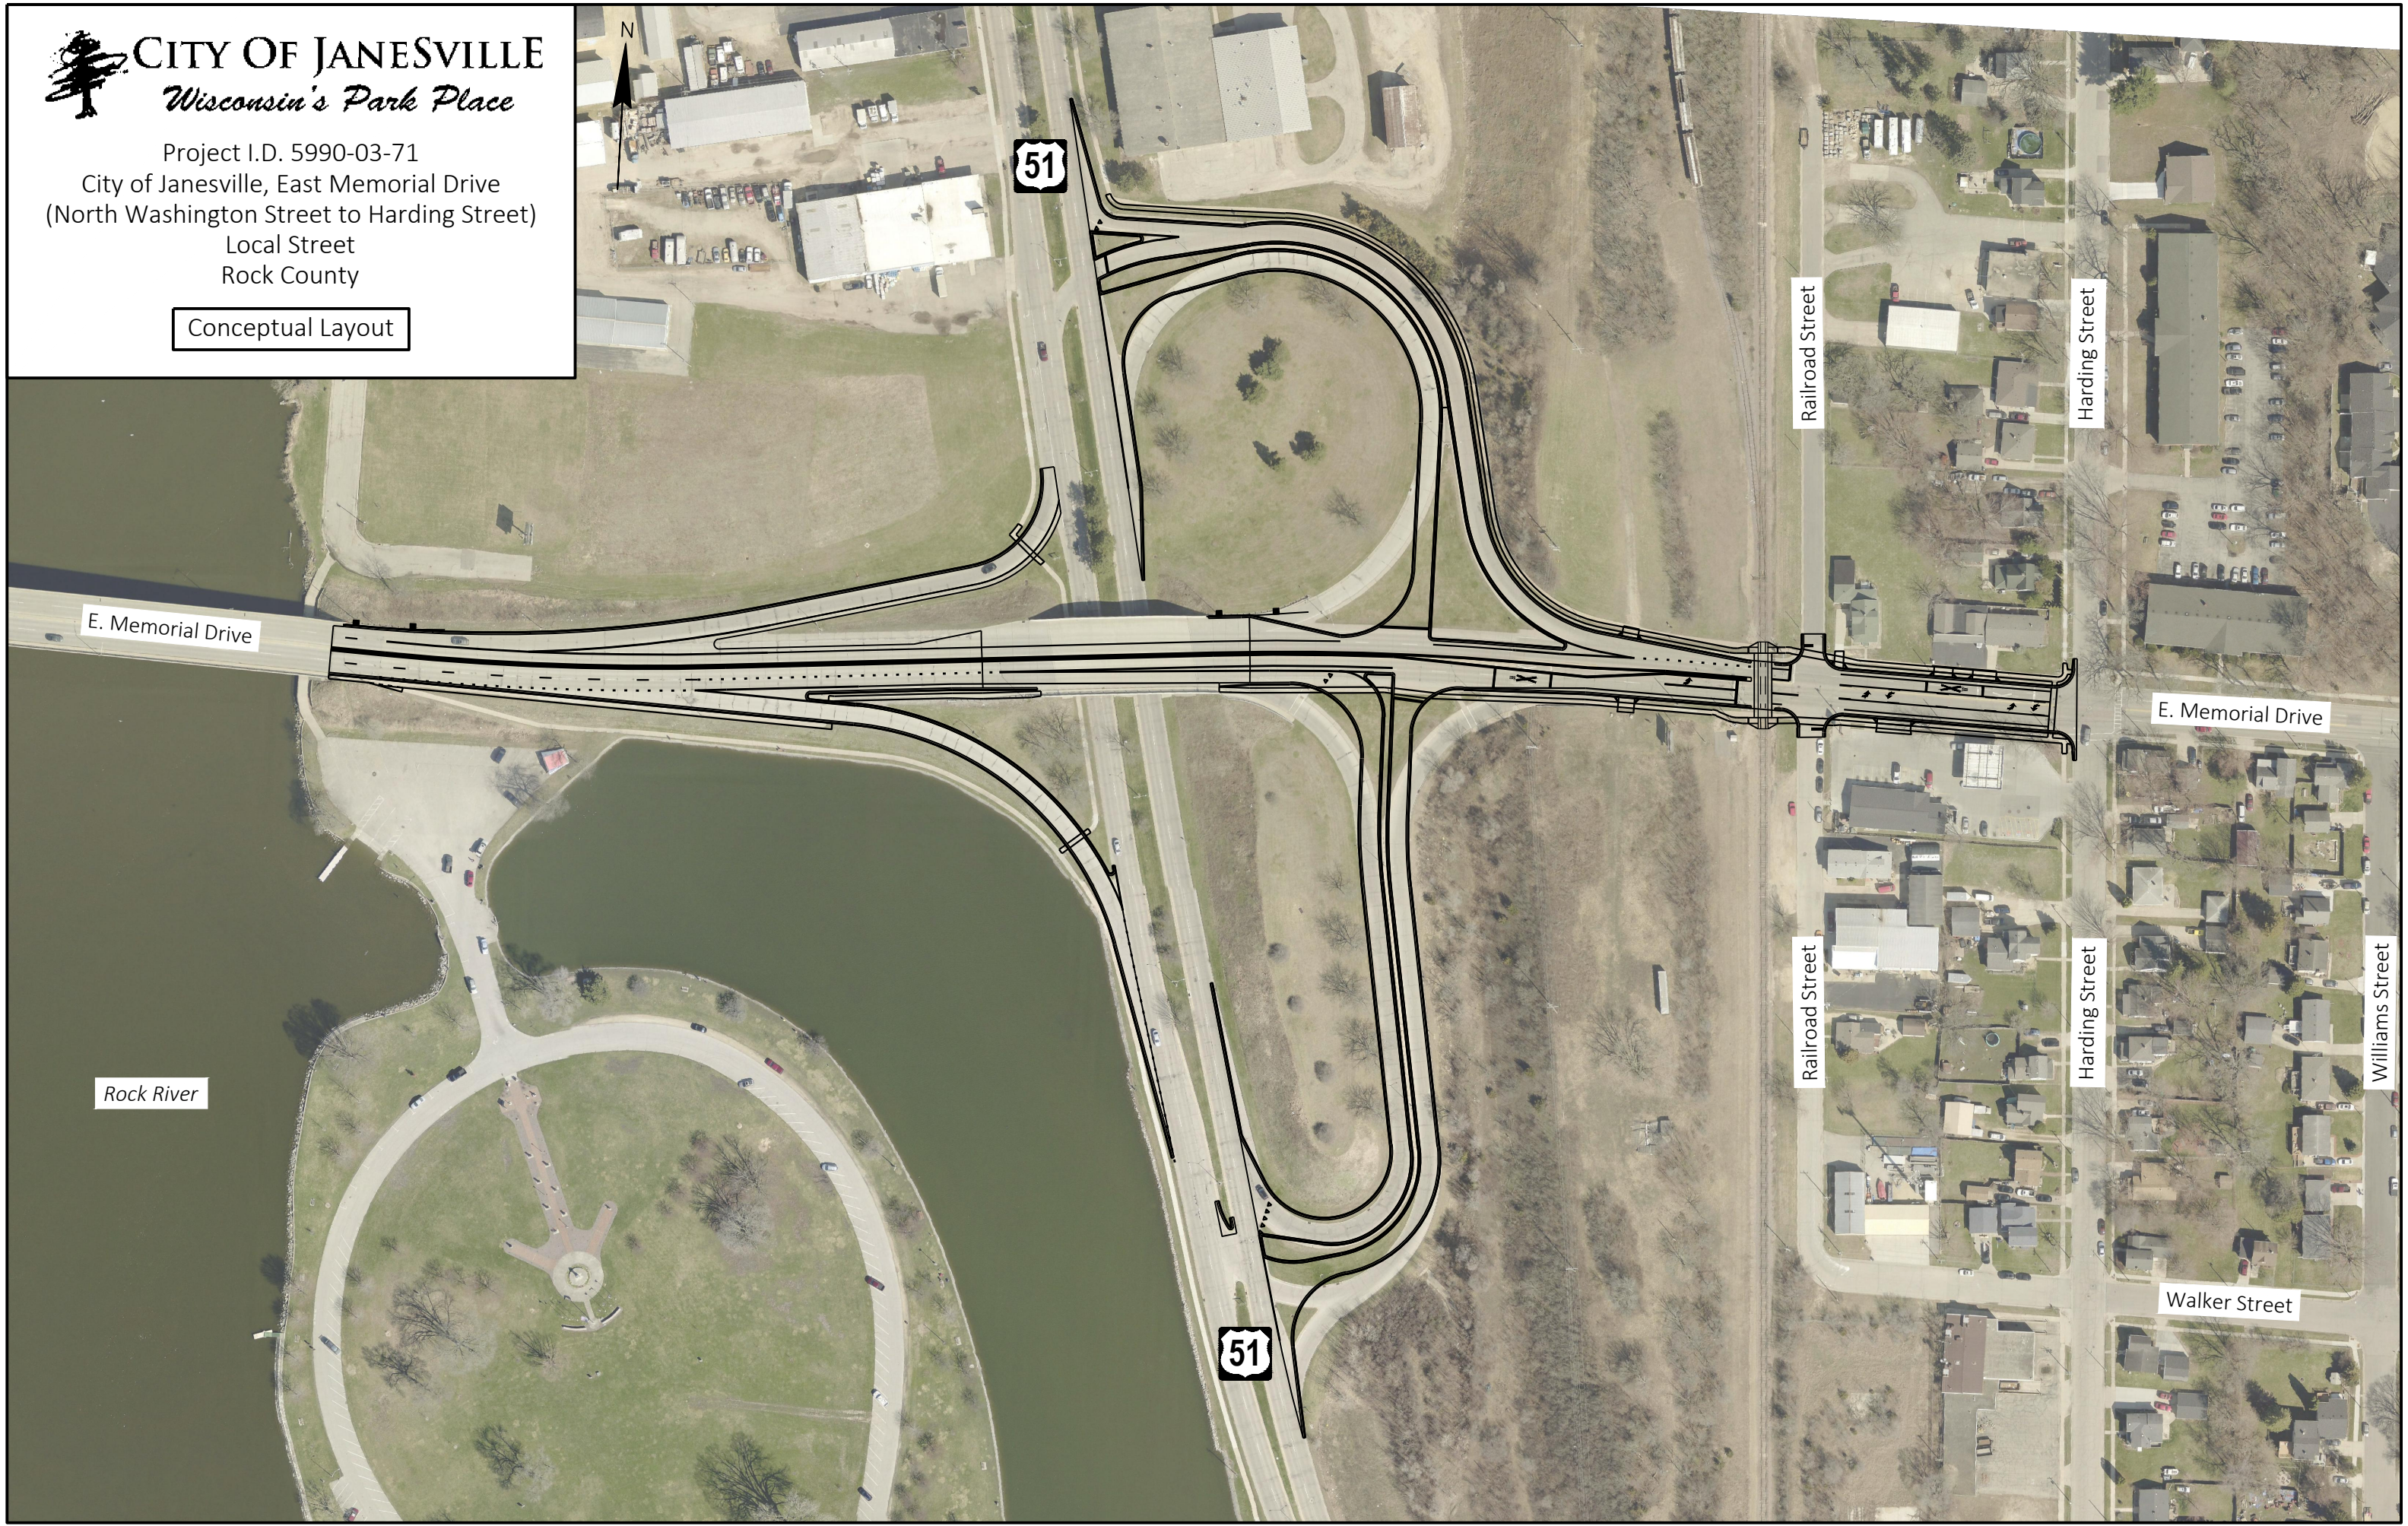

**CITY OF JANESVILLE**  
*Wisconsin's Park Place*

Project I.D. 5990-03-71  
City of Janesville, East Memorial Drive  
(North Washington Street to Harding Street)  
Local Street  
Rock County

Conceptual Layout

E. Memorial Drive

Rock River

Railroad Street

Harding Street

E. Memorial Drive

Railroad Street

Harding Street

Walker Street

Williams Street