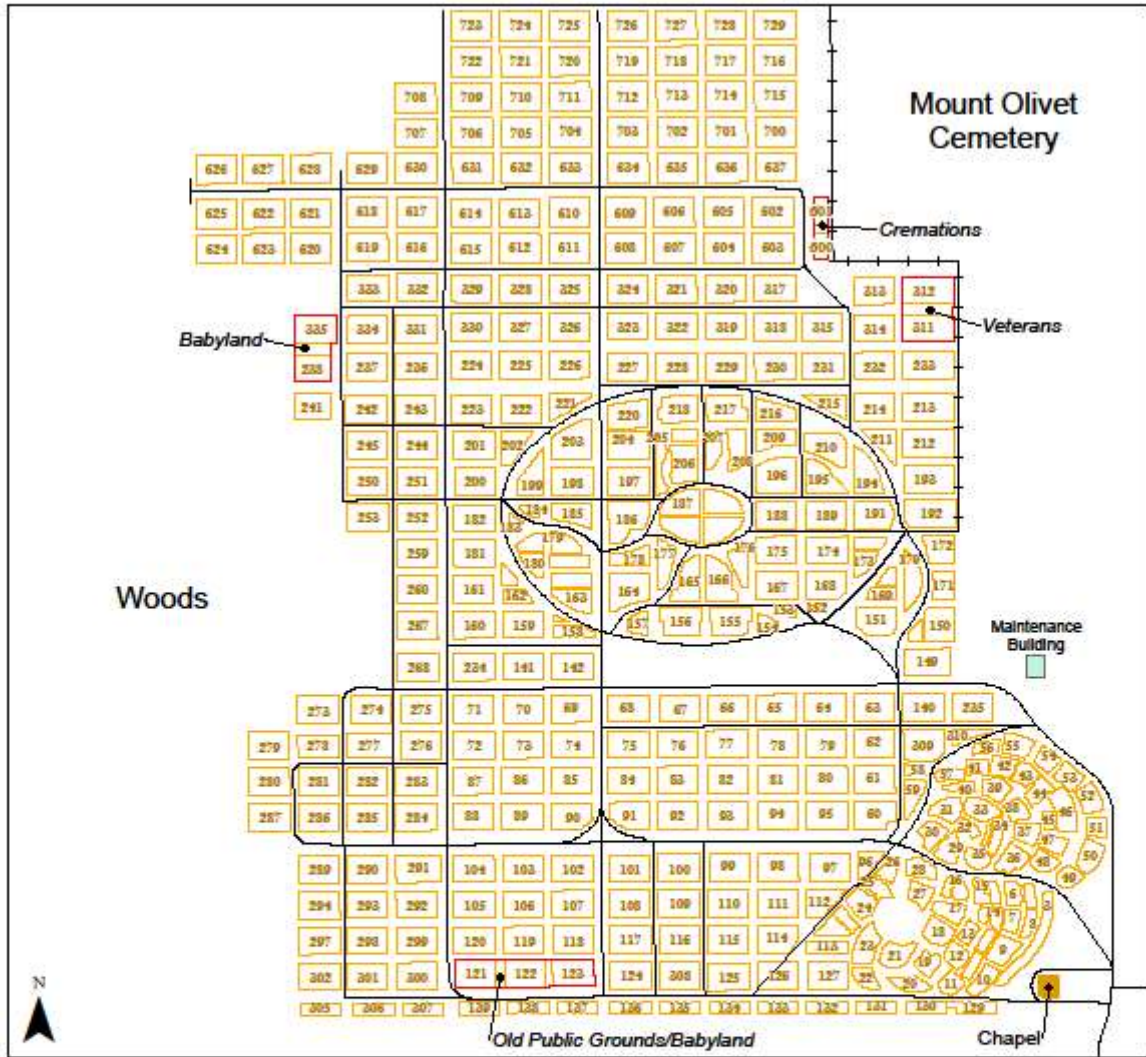

### CEMETERY LOTS

Standard Grave:

Block: 704, 705, 706, 707, 708, 709.....	\$1,365
Block: 700, 701, 702, 703, 710, 711, 712, 713.....	\$1,225
Block: 600's.....	\$1,135
Block: All Others.....	\$645

Cremains Section.....	\$715
Infant Grave.....	\$400

#### **MISCELLANEOUS CHARGES**

Monday – Friday Burial Arrival between 1:30pm – 3:00pm.....	\$175
Monday – Friday Burial Arrival after 3:00pm.....	\$340
Saturday Burial 9:00am to 2:00pm.....	\$550
Winter Burials.....	\$240
Chapel Charge.....	\$250

# Oak Hill Cemetery

Lot Layout

Grave Layout

Area East of Chapel