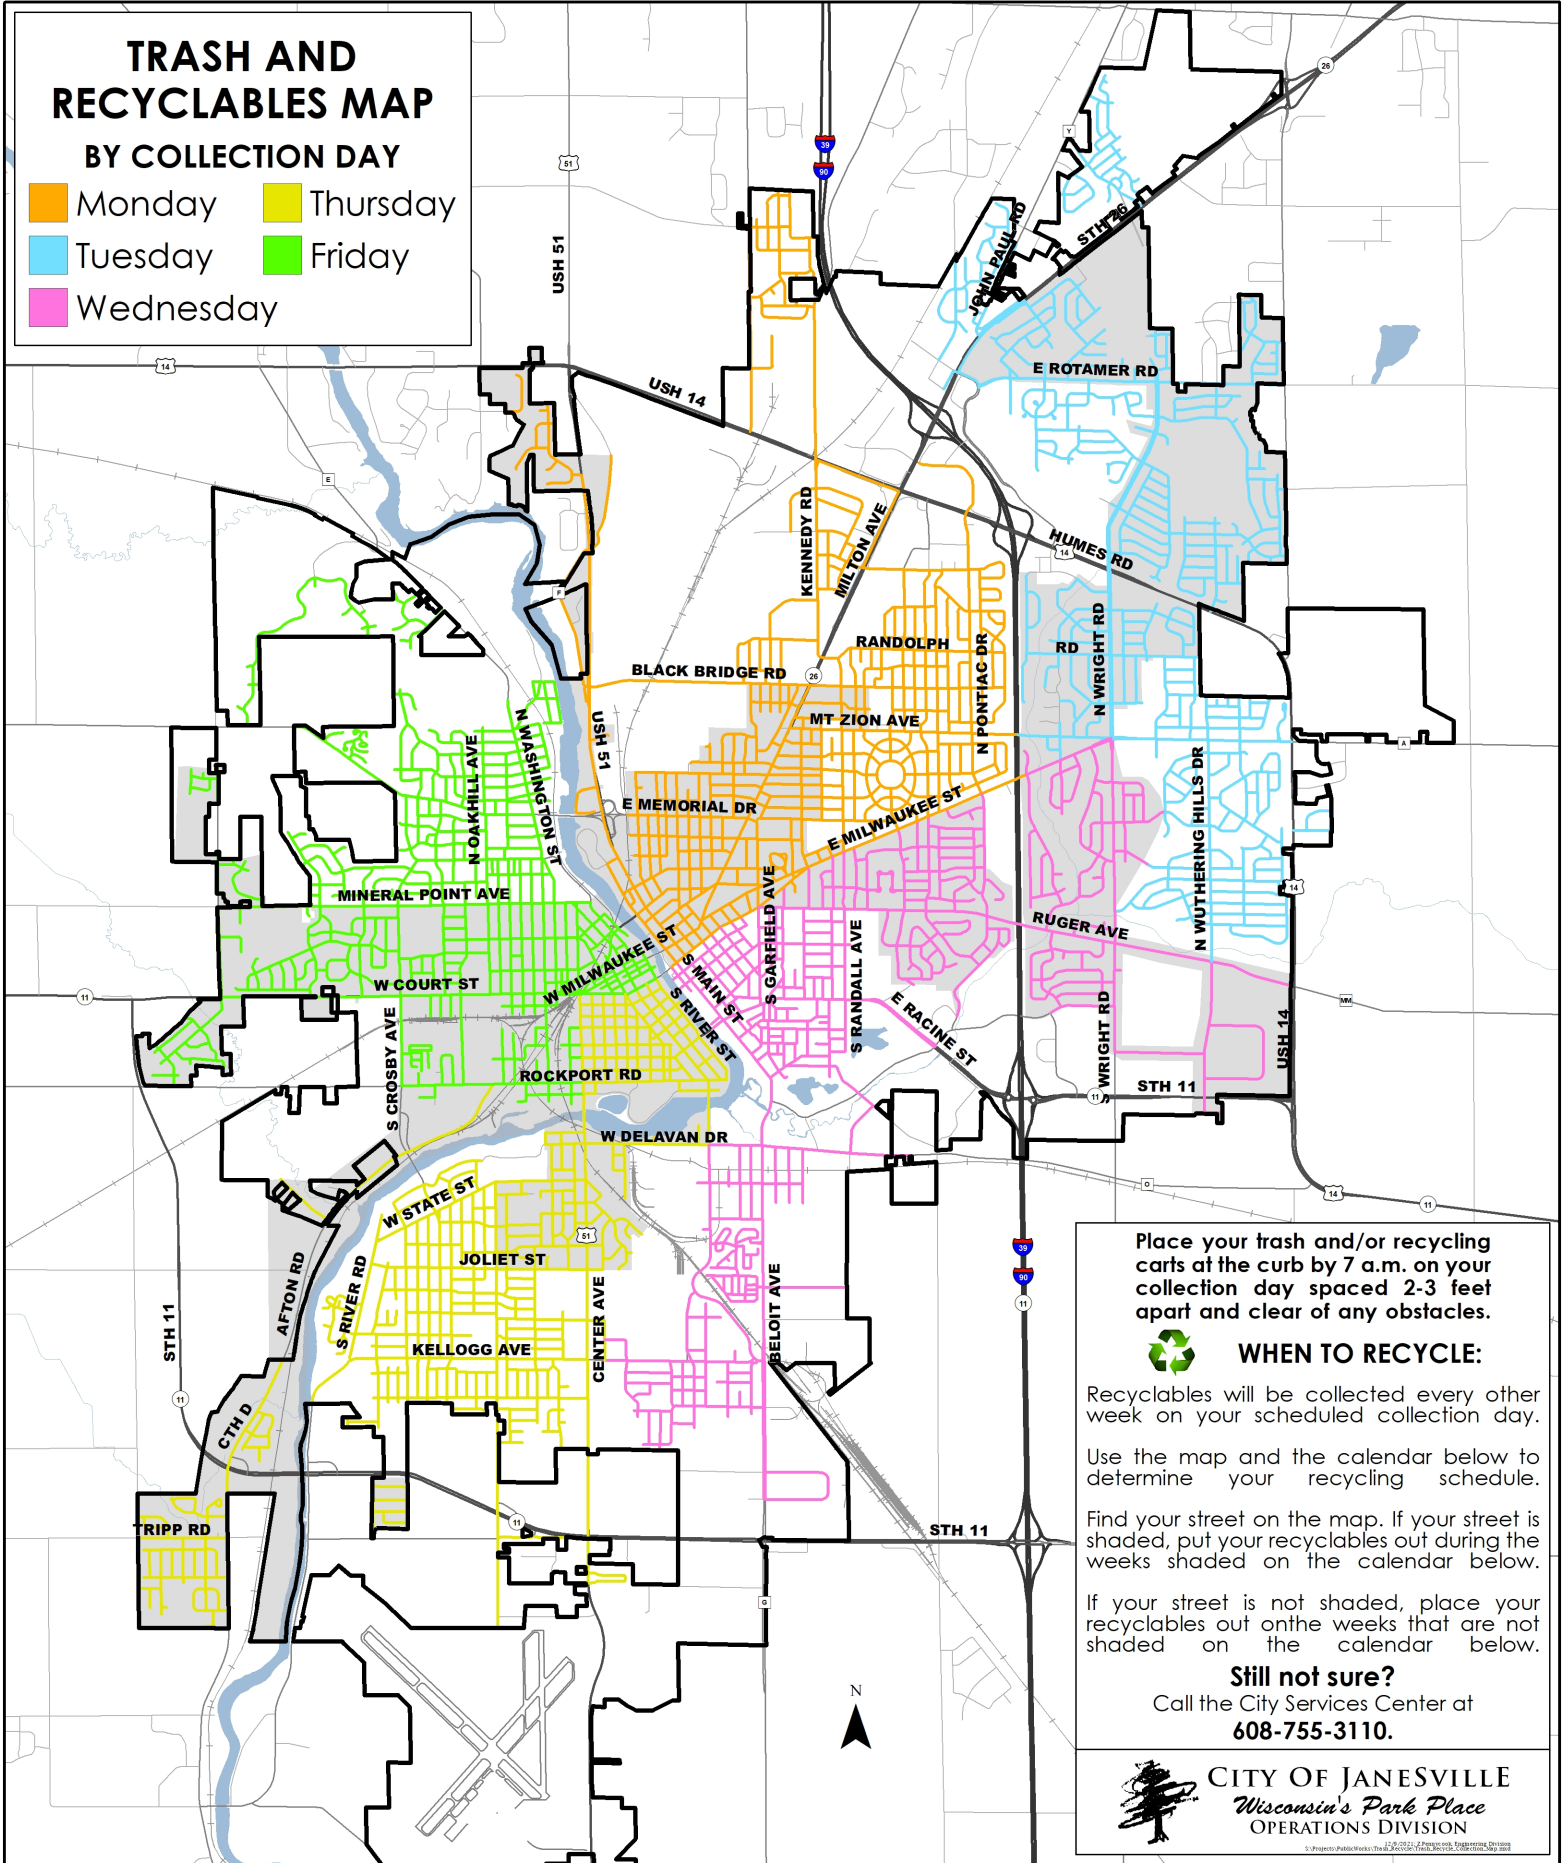

September 2024				
Mon	Tue	Wed	Thu	Fri
2	3	4	5	6
9	10	11	12	13
16	17	18	19	20
23	24	25	26	27
30				

October 2024				
Mon	Tue	Wed	Thu	Fri
	1	2	3	4
7	8	9	10	11
14	15	16	17	18
21	22	23	24	25
28	29	30	31	

November 2024				
Mon	Tue	Wed	Thu	Fri
				1
4	5	6	7	8
11	12	13	14	15
18	19	20	21	22
25	26	27	28	29

December 2024				
Mon	Tue	Wed	Thu	Fri
2	3	4	5	6
9	10	11	12	13
16	17	18	19	20
23	24	25	26	27
30	31			

Please place trash and recycling carts at the curb no later than 7:00 AM, spaced at least 3 feet apart and clear of any overhead obstacles. Recycling is collected every other week, refer to collection map. For additional recycling information, please visit: www.janesvillewi.gov/recycling

COLLECTION SCHEDULE FOR TRASH AND RECYCLABLES

TRASH AND RECYCLABLES MAP

BY COLLECTION DAY

- Monday
- Thursday
- Tuesday
- Friday
- Wednesday

Place your trash and/or recycling carts at the curb by 7 a.m. on your collection day spaced 2-3 feet apart and clear of any obstacles.

WHEN TO RECYCLE:

Recyclables will be collected every other week on your scheduled collection day.

Use the map and the calendar below to determine your recycling schedule.

Find your street on the map. If your street is shaded, put your recyclables out during the weeks shaded on the calendar below.