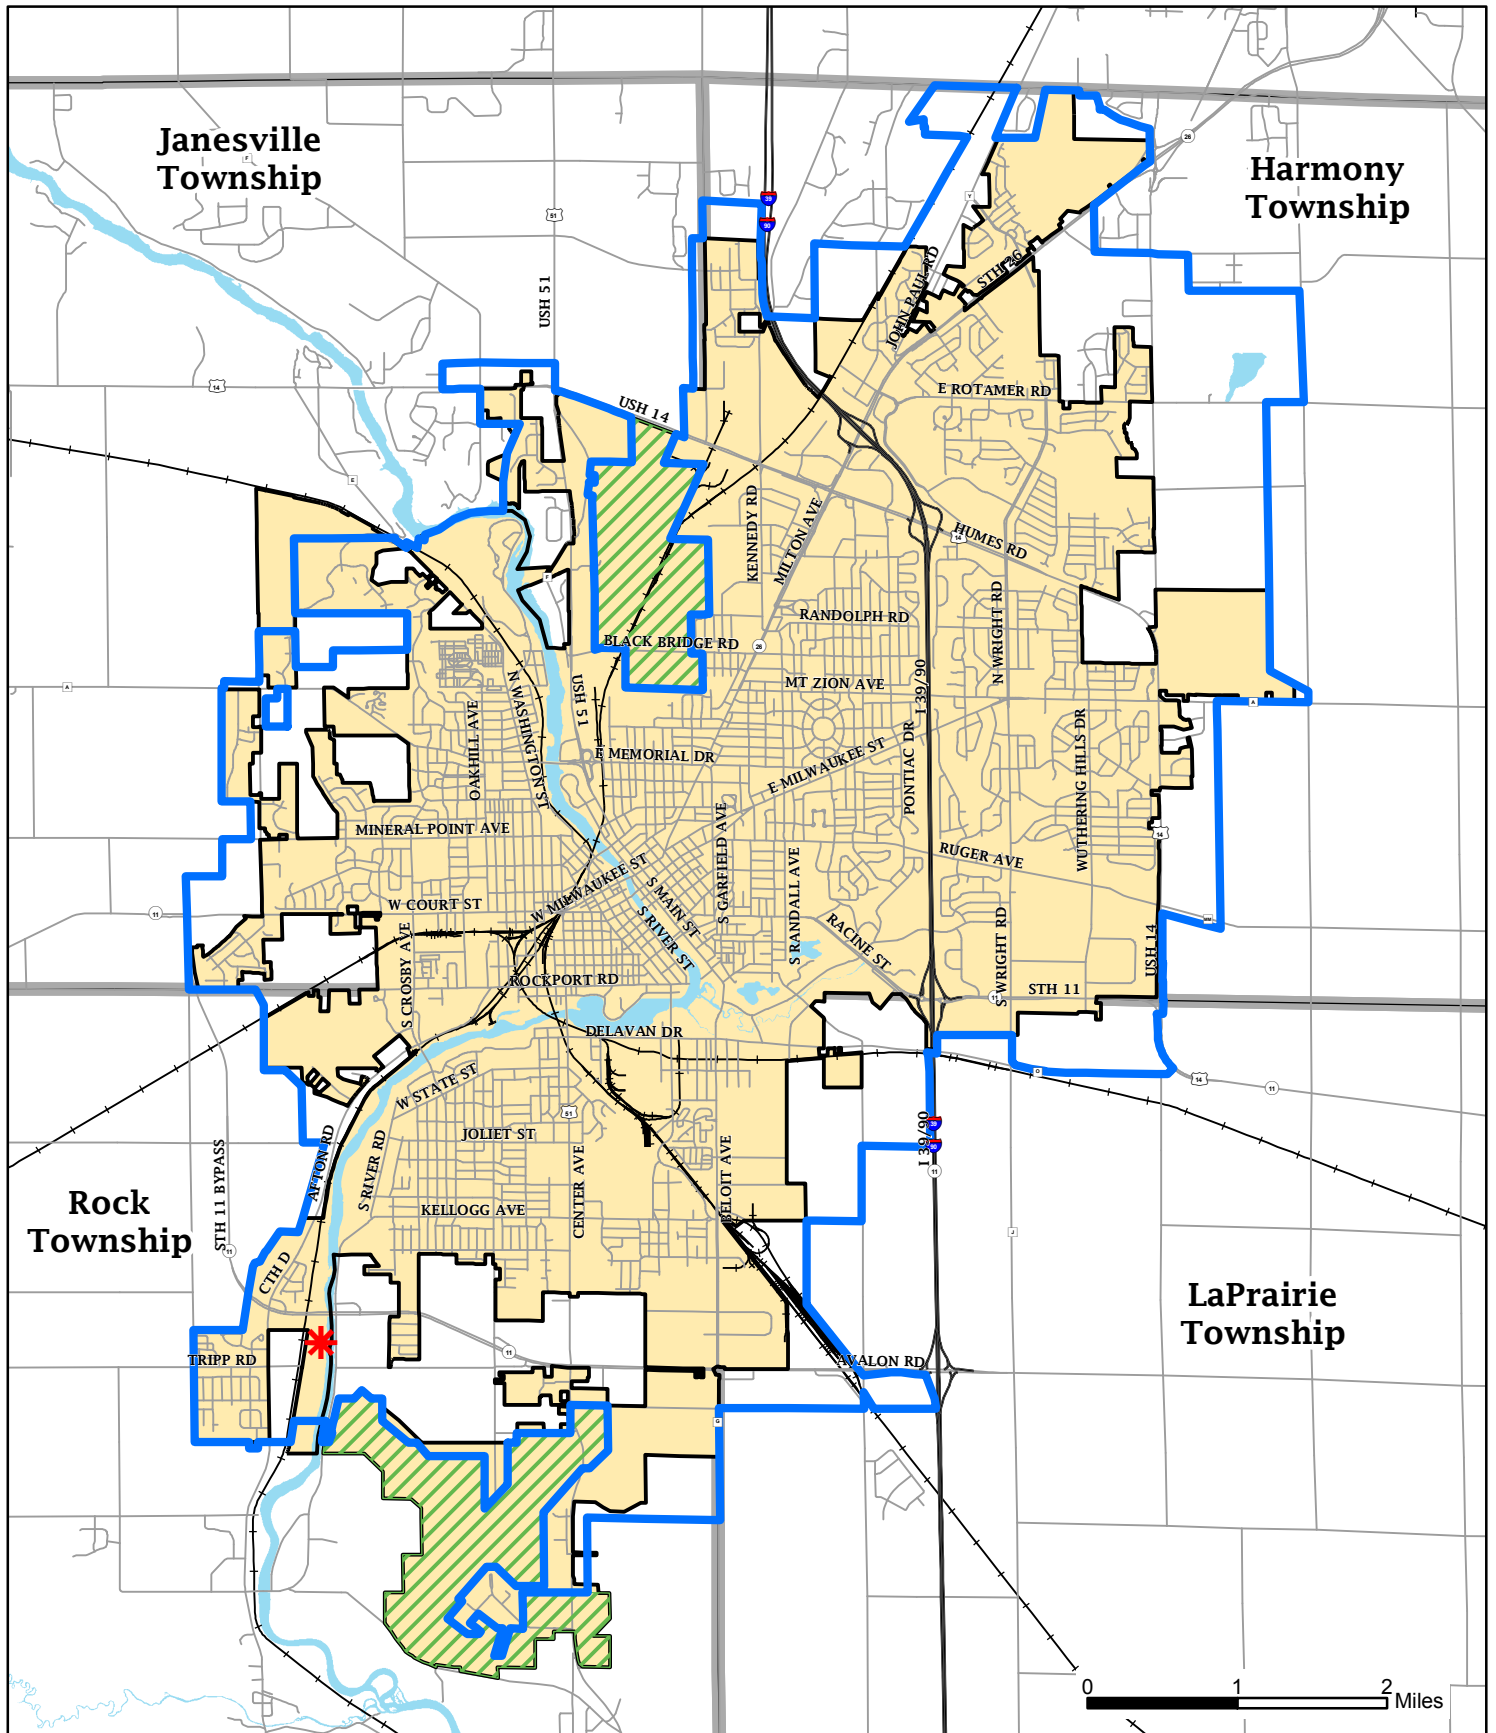

# Janesville Sewer Service Area Boundary

 City Limits	 Areas Outside Urban Service Limits
 Urban Service Limits	 Treatment Plant

  
 Wisconsin's Park Place  
**City of Janesville**  
 PLANNING SERVICES  
 Date: 5-16-2017 K.B., Planning Services  
 GIS:\Projects\Planning\Urban Service Area\Urban Service Limits Map.mxd