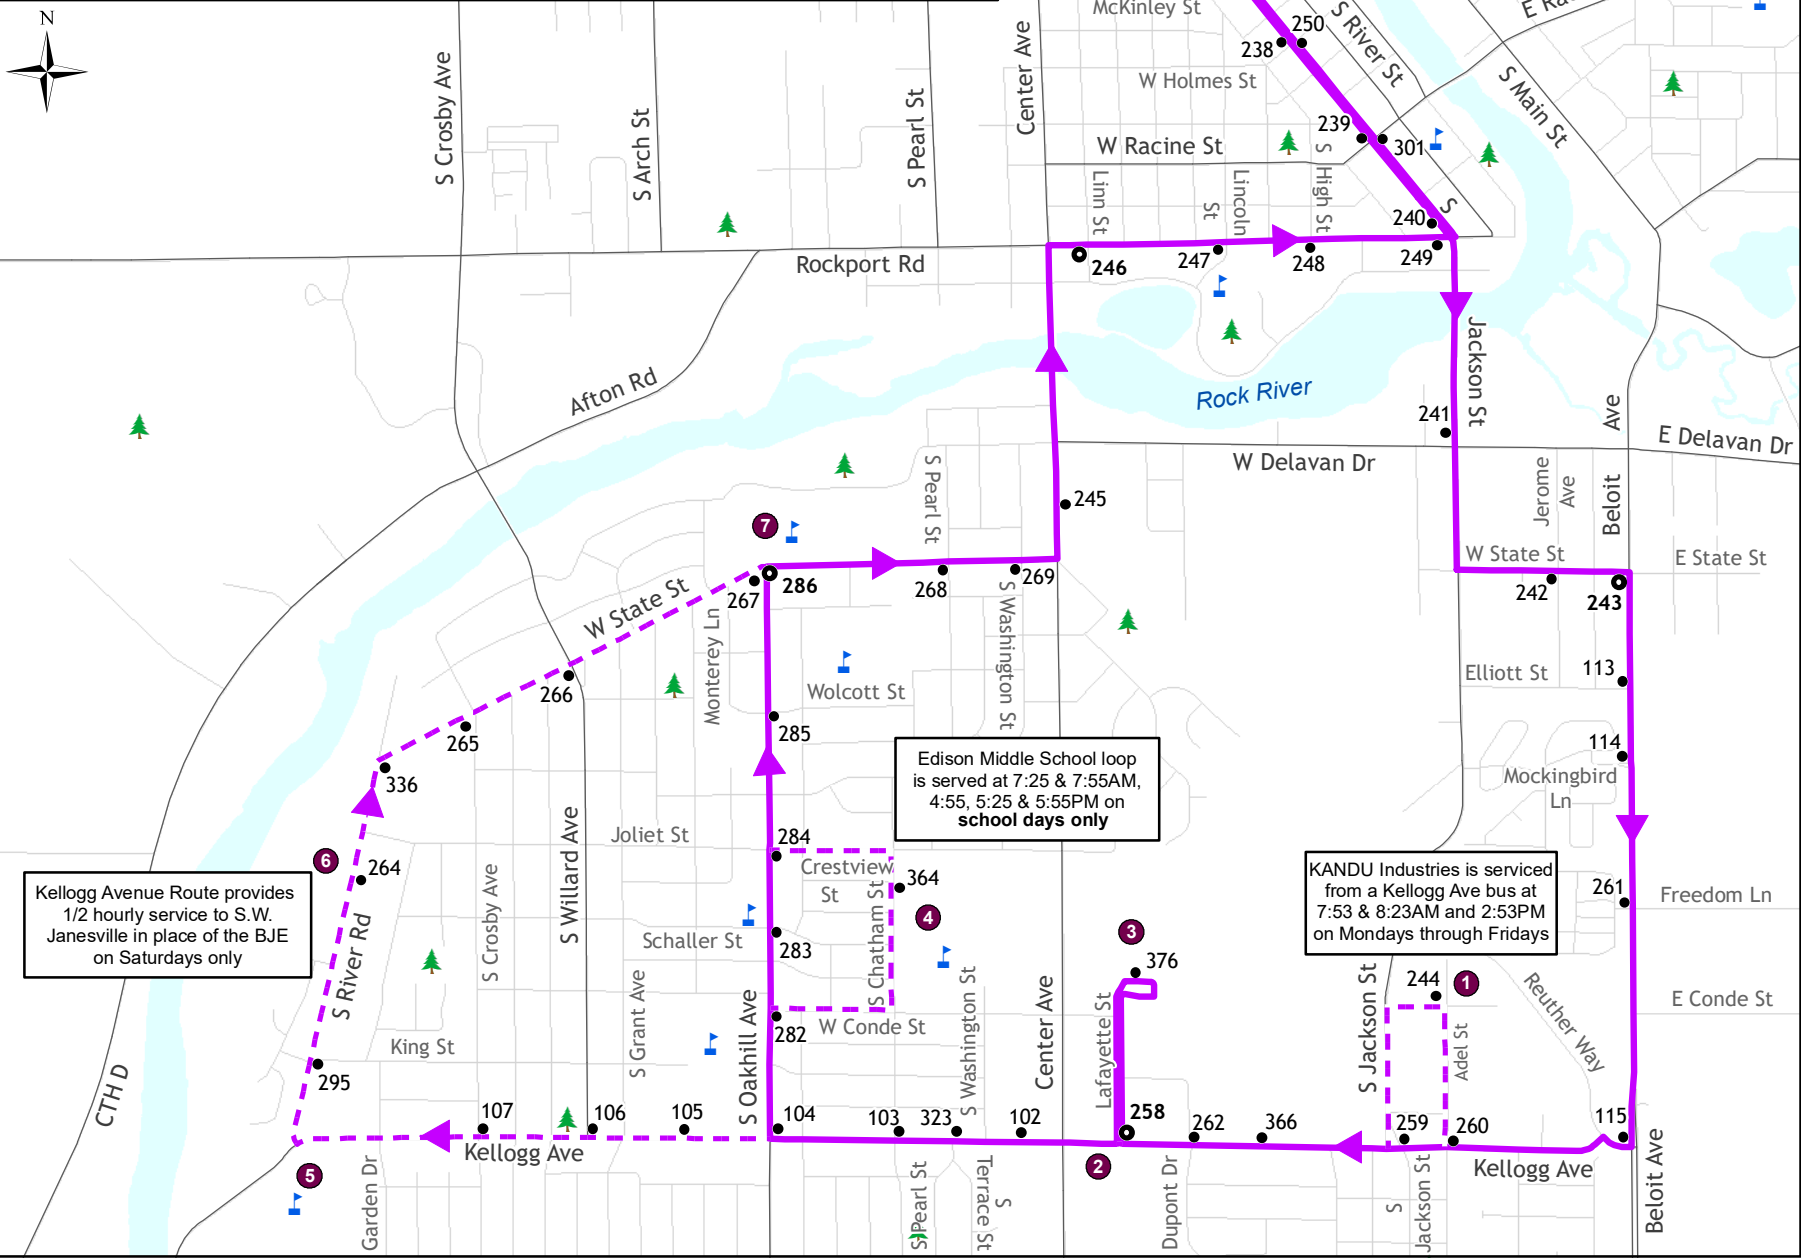

Legend			
	Bus Route		Bus Stop
	Occasional Route		Bus Stop (Time Point)
	Downtown Transfer Center	317	Bus Stop Number
	Park		Point of Interest
	School		

Kellogg Avenue Route provides 1/2 hourly service to S.W. Janesville in place of the BJE on Saturdays only

Edison Middle School loop is served at 7:25 & 7:55AM, 4:55, 5:25 & 5:55PM on school days only

KANDU Industries is serviced from a Kellogg Ave bus at 7:53 & 8:23AM and 2:53PM on Mondays through Fridays